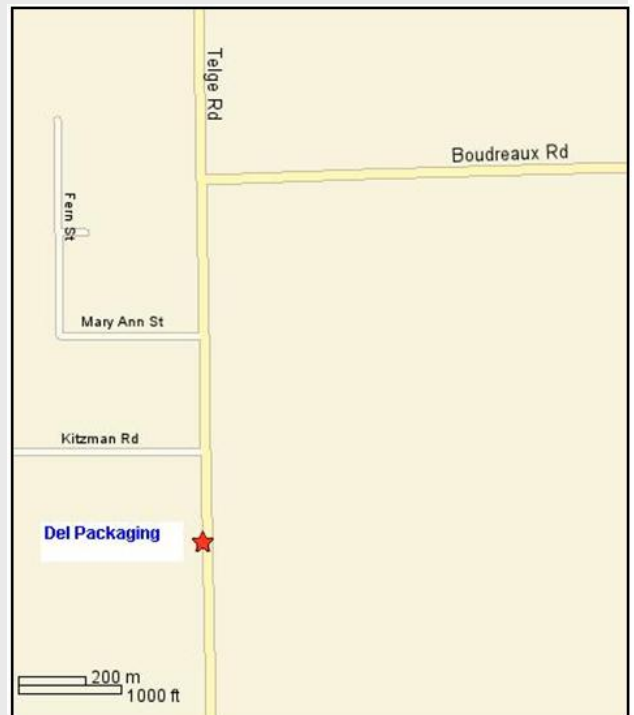

Directions to Del Packaging From Houston Intercontinental Airport (IAH)

Distance: 30 miles

Travel time: 45 minutes

- Departing IAH travel South on John F. Kennedy Blvd. to Beltway 8.
- Turn right (West) onto Beltway 8/Sam Houston Tollway and travel approximately 11 miles. Note: Beltway 8 becomes Sam Houston Tollway at 4.5 miles. Toll required.
- Take Hwy 249 (Tomball Parkway) North Ramp and travel on Hwy 249 approximately 10 miles to Boudreaux Road.
- Turn left onto Boudreaux Road and travel approximately 3 miles to Telge Road.
- Turn left onto Telge Road and travel .6 miles to Del Packaging Plant.
- Turn right into Del Packaging Plant:

Del Packaging, Inc.
18113 Telge Road
Cypress, TX 77429
(281) 653-0099