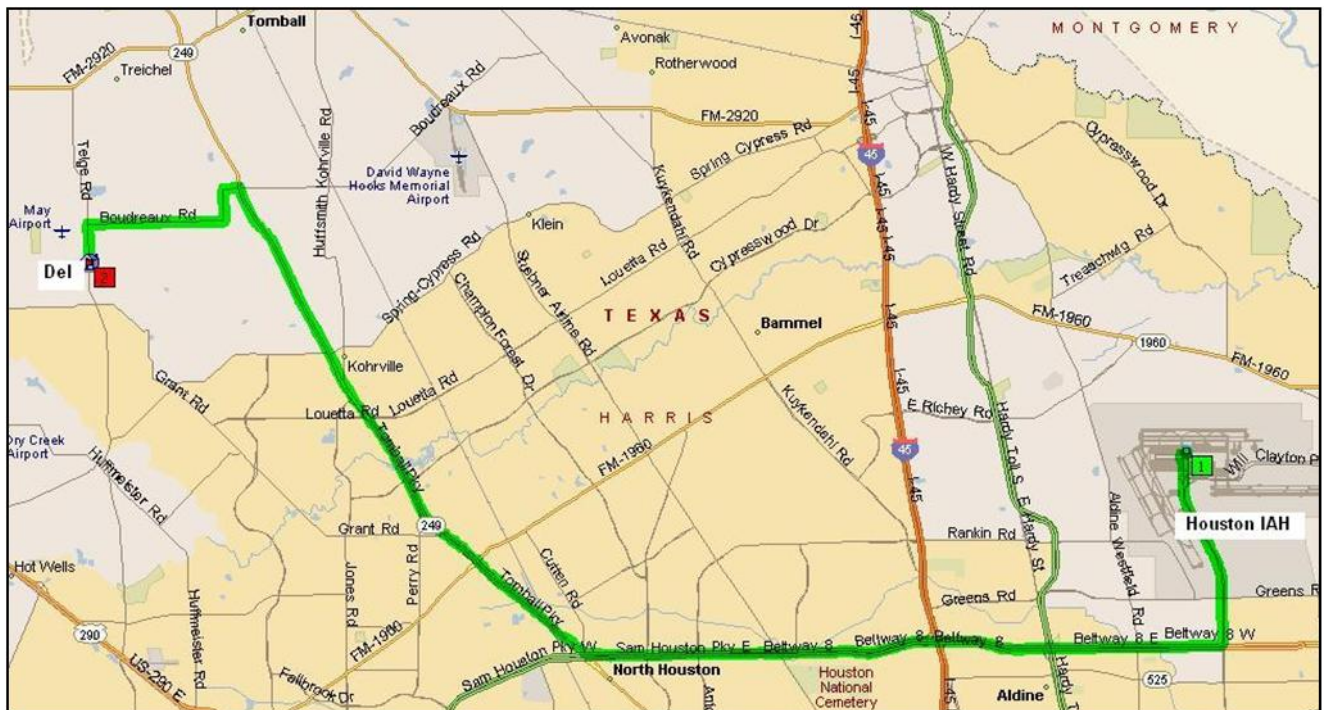

Directions to Del Packaging From Houston Intercontinental Airport (IAH)

Distance: 30 miles

Travel time: 45 minutes

- Departing IAH travel South on John F. Kennedy Blvd. to Beltway 8.
- Turn right (West) onto Beltway 8/Sam Houston Tollway and travel approximately 11 miles. Note: Beltway 8 becomes Sam Houston Tollway at 4.5 miles. Toll required.
- Take Hwy 249 (Tomball Parkway) North Ramp and travel on Hwy 249 approximately 10 miles to Boudreaux Road.
- Turn left onto Boudreaux Road and travel approximately 3 miles to Telge Road.
- Turn left onto Telge Road and travel .6 miles to Del Packaging Plant.
- Turn right into Del Packaging Plant:

Del Packaging, Inc.
18113 Telge Road
Cypress, TX 77429
(281) 653-0099