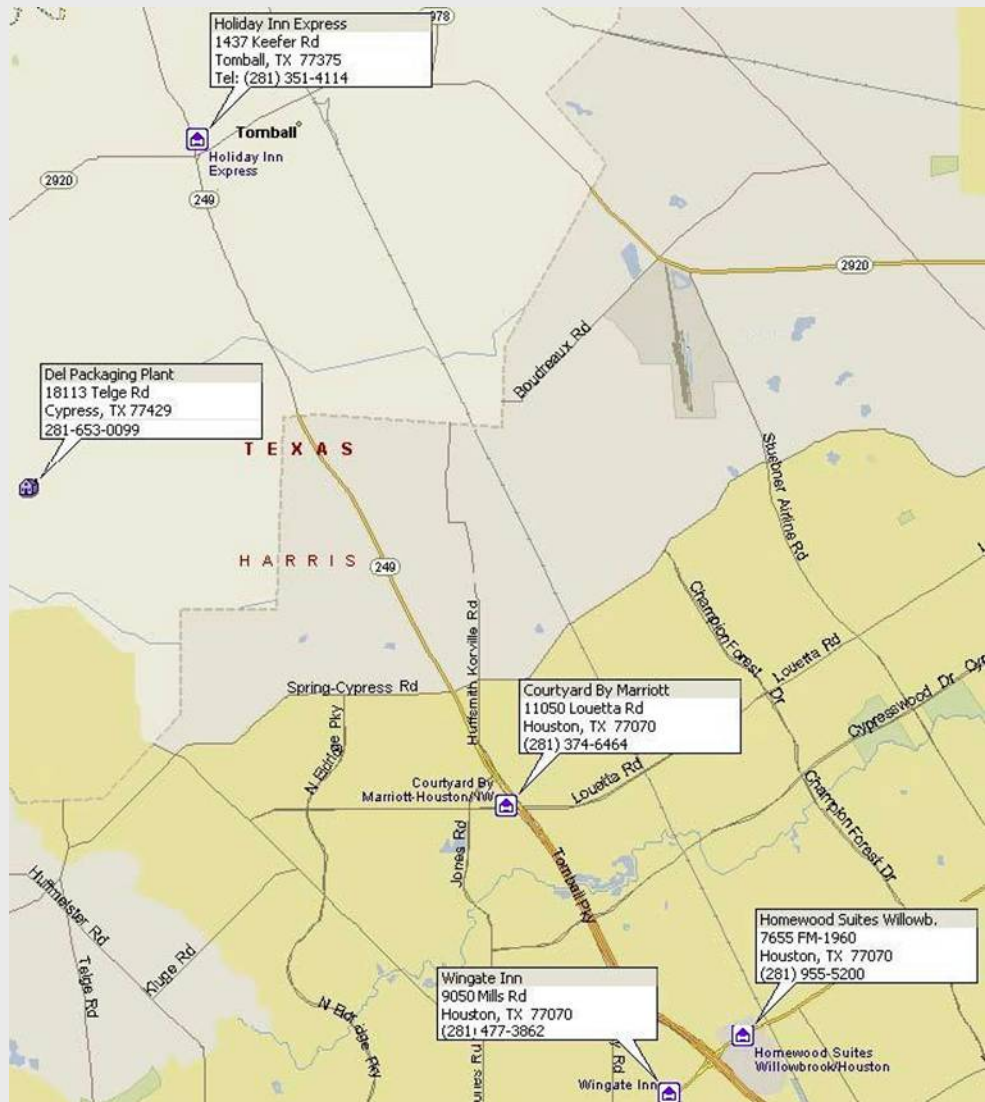

Hotels Near Del Packaging, Inc.

Courtyard By Marriott
11050 Louetta Road
Houston, TX 77070
(281) 374-6464

Homewood Suites
7655 FM 1960
Houston, TX 77070
(281) 955-5200

Wingate Inn
9050 Mills Road
Houston, TX 77070
(281) 477-3862

Holiday Inn Express
1437 Keefer Road
Tomball, TX 77375
(281) 351-4114