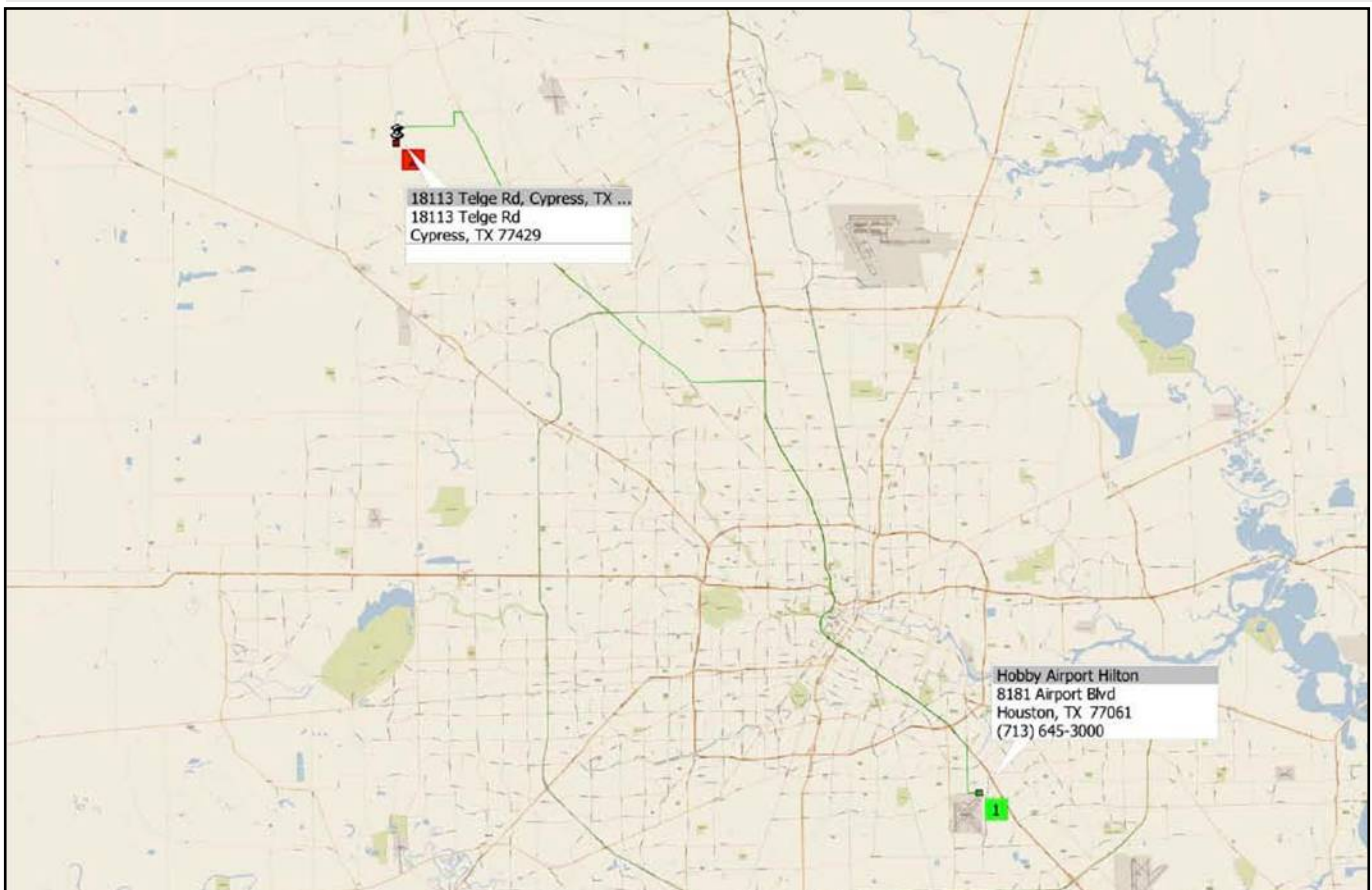

Directions to Del Packaging From Houston Hobby Airport (HOU)

Distance: 45 miles (approximately)

Travel time: 1.25 hrs

- Departing Hobby airport travel on Broadway Street to I-45 (Gulf Freeway).
- Turn left (North) onto I-45 and travel approximately 20 miles to Sam Houston Toll-way (Beltway 8).
- Turn left (West) onto Sam Houston Toll-way and travel approximately 5 miles to Hwy 249 (Tomball Parkway). Toll required.
- Take Hwy 249 (Tomball Parkway) North Ramp and travel on Hwy 249 approximately 10 miles to Boudreaux Road.
- Turn left onto Boudreaux Road and travel approximately 3 miles to Telge Road.
- Turn left onto Telge Road and travel .6 miles to Del Packaging Plant (on right):

Del Packaging, Inc.
18113 Telge Road
Cypress, TX 77429
281-653-0099