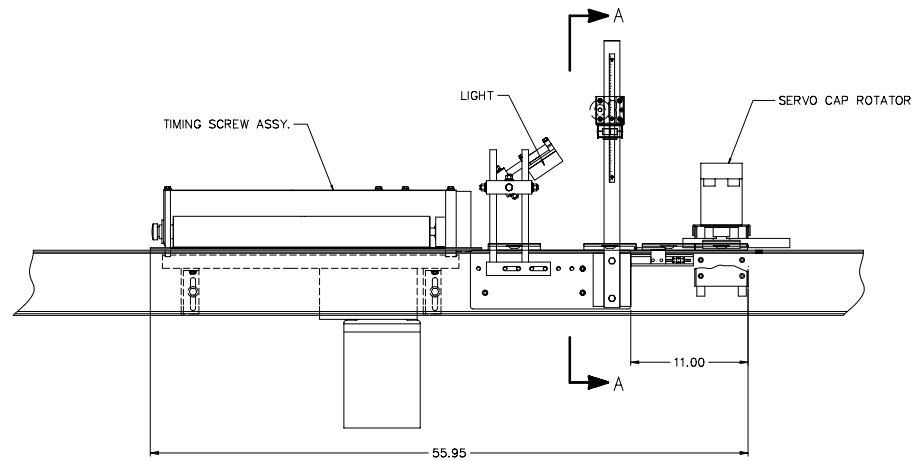

Cap/Container Orienter

CAP ORIENTER W/ CAMERA AND TIMING SCREW

END VIEW
TIMING SCREW ASSY.