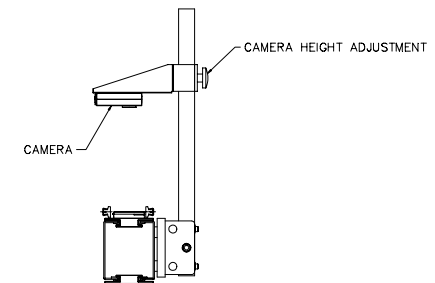

Cap/Container Orienter

CAP ORIENTER W/ CAMERA AND TIMING SCREW

END VIEW
TIMING SCREW ASSY.