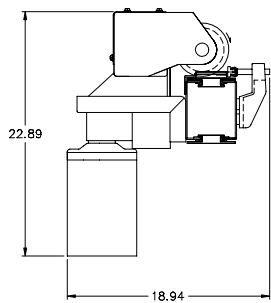

Cap/Container Orienter

CAP ORIENTER W/ CAMERA AND TIMING SCREW

END VIEW
TIMING SCREW ASSY.