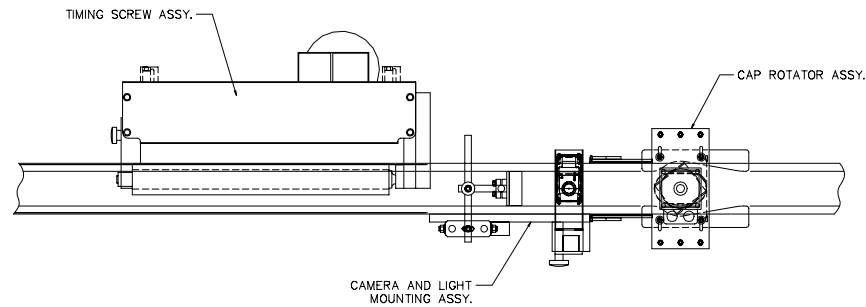

Cap/Container Orienter

CAP ORIENTER W/ CAMERA AND TIMING SCREW

END VIEW
TIMING SCREW ASSY.