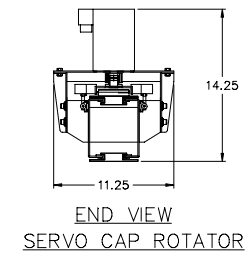

Cap/Container Orienter

CAP ORIENTER W/ CAMERA AND TIMING SCREW

END VIEW
TIMING SCREW ASSY.