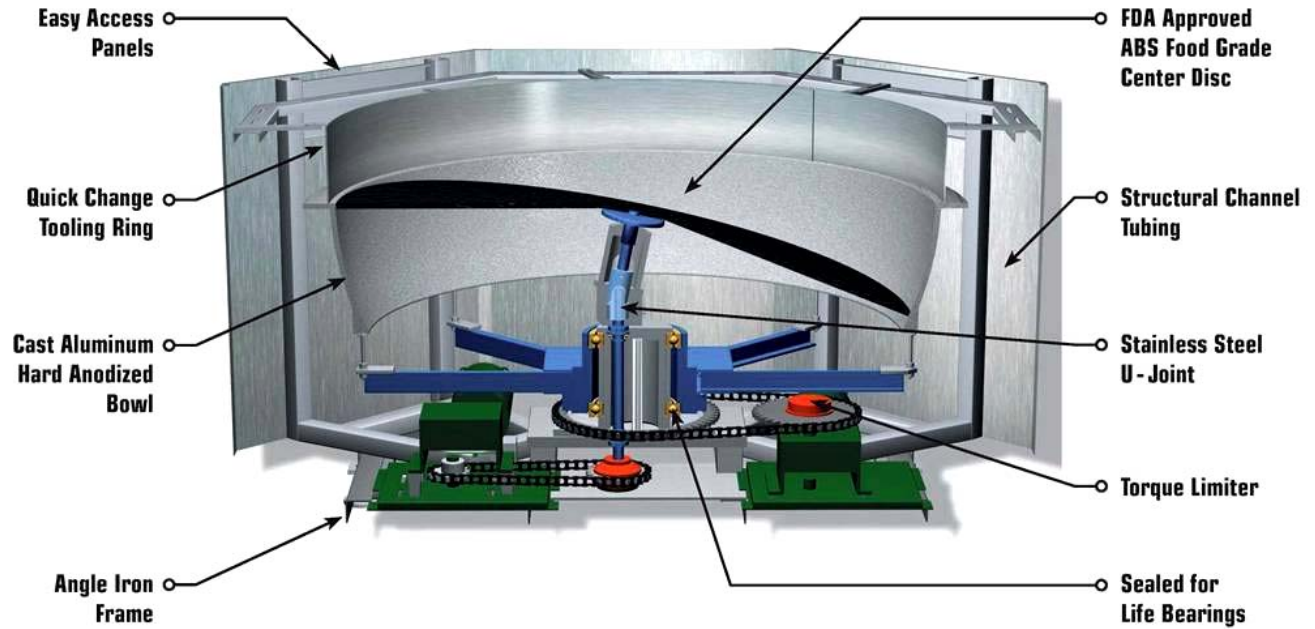

RF Series Rotary Feeders

DATA	RF-3600	RF-4700	RF-6200	RF-8200
OVERALL WALL DIMENSION	54.21"	65.21"	78.32"	100.21"
BOWL OUTER DIAMETER	40.00"	49.00"	62.00"	94.00"
BOWL INNER DIAMETER	32.00"	42.00"	56.00"	70.00"
MOTOR SIZE	3/4 HP	1 HP	1 HP	1 HP
DISCHARGE HEIGHT	34" ± 1"	34" ± 1"	37" ± 1"	40" ± 1"

RF6200 ROTARY FEEDER
 (SHOWN WITH BLE-20 PRE-FEEDER)